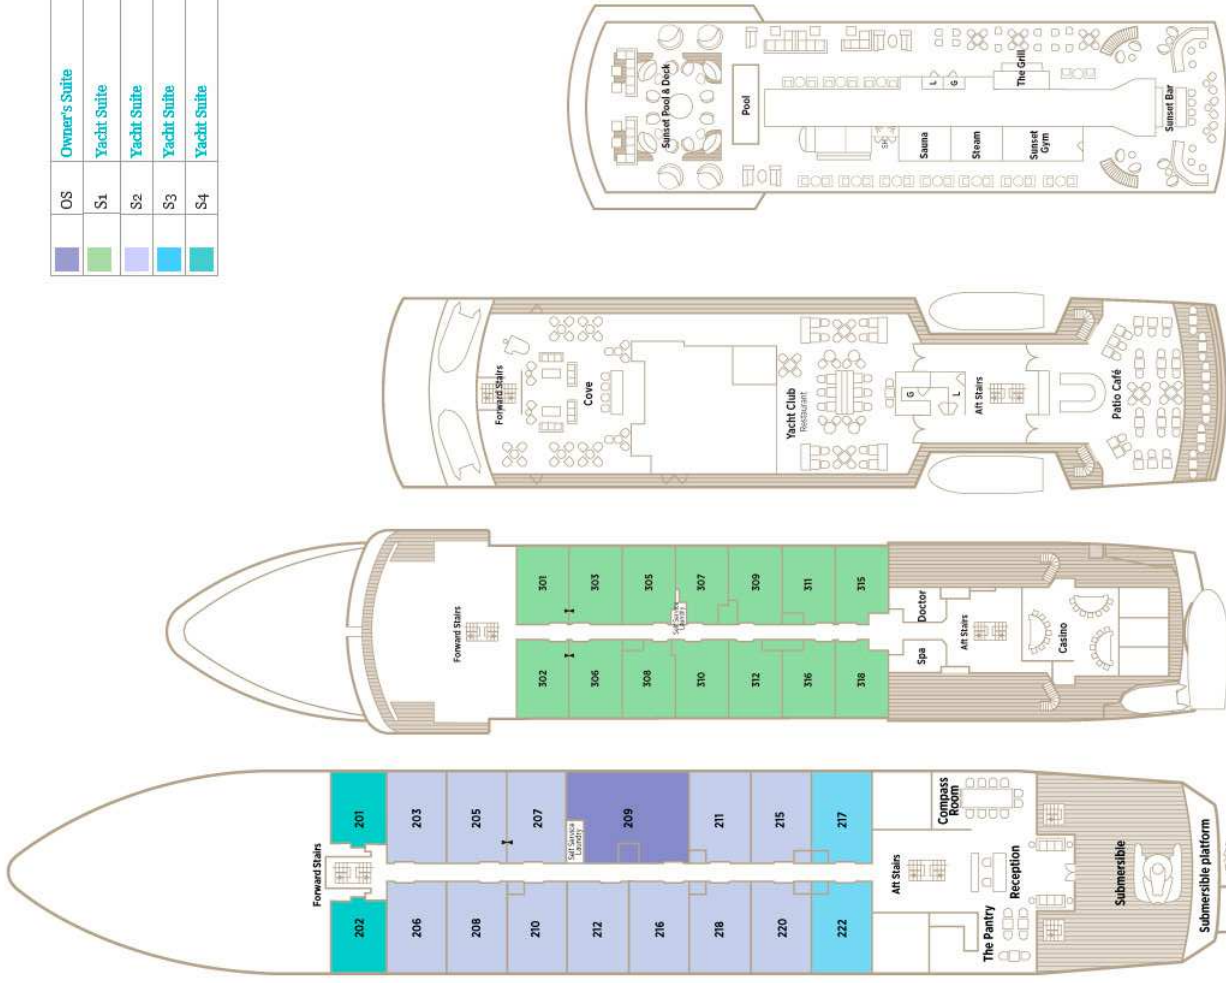

Crystal Esprit

OS	Owner's Suite
S1	Yacht Suite
S2	Yacht Suite
S3	Yacht Suite
S4	Yacht Suite