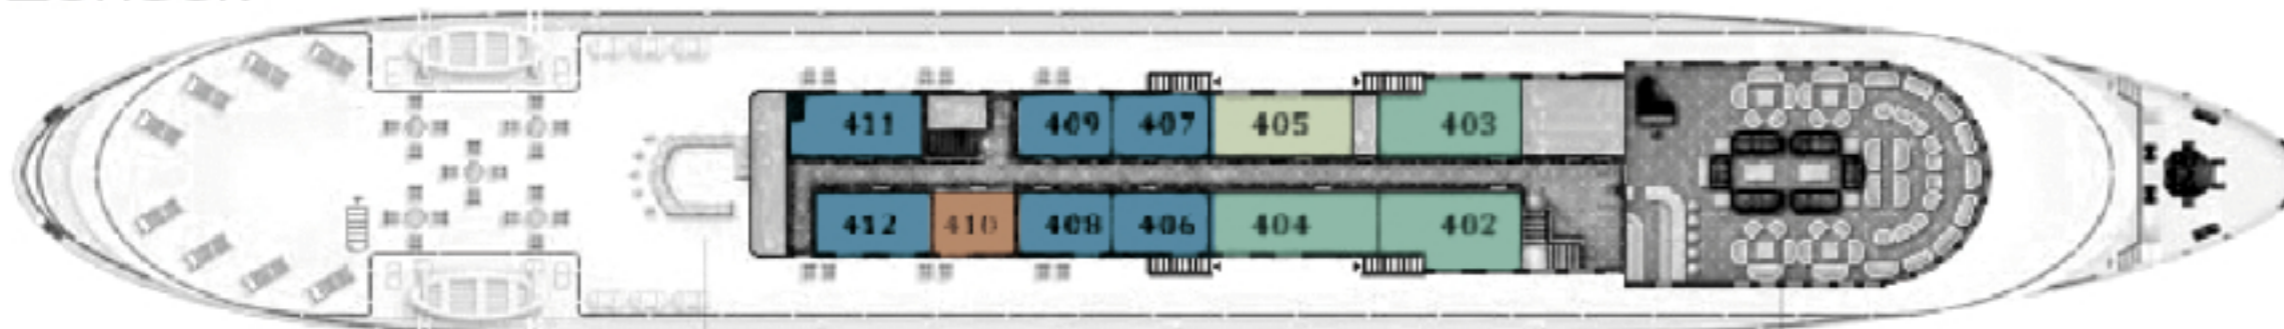

Cabinedek

Hoofddek

Promenadedek

Zondek

2-pers. Standard Cabin

2-pers. Deluxe Stateroom

1-pers. Standard Cabin

2-pers. Superior Stateroom

2-pers. Deluxe Junior Suite

1-pers. Deluxe Stateroom

2-pers. Owner's Suite