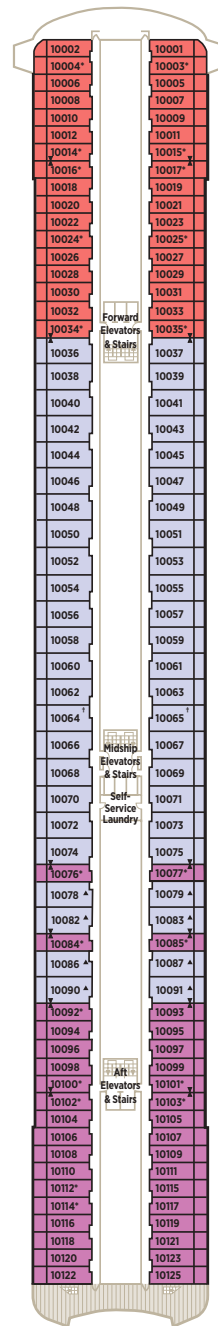

CRYSTAL SERENITY DECK PLANS

CP
CRYSTAL PENTHOUSE WITH VERANDAH

PS
PENTHOUSE SUITE WITH VERANDAH AND THIRD BERTH

PH
PENTHOUSE WITH VERANDAH AND THIRD BERTH

P1 P2
DELUXE PURE* STATEROOM WITH VERANDAH

A1 A2 B1 B2 B3
DELUXE STATEROOM WITH VERANDAH

C1 C2 C3
DELUXE STATEROOM WITH LARGE PICTURE WINDOW

SUN DECK 13

LIDO DECK 12

PENTHOUSE DECK 11

PENTHOUSE DECK 10

SEABREEZE DECK 9

* Third berth available; as well as in Penthouses (PS and PH) with the exception of those designed for guests with disabilities, 10064 and 10065. Note: Third berth waiver required. See crystalcruises.com for details.

† Staterooms for guests with disabilities

▶ Connecting staterooms

▲ Queen-bed configuration only

HORIZON DECK 8

PROMENADE DECK 7

TIFFANY DECK 6

CRYSTAL DECK 5