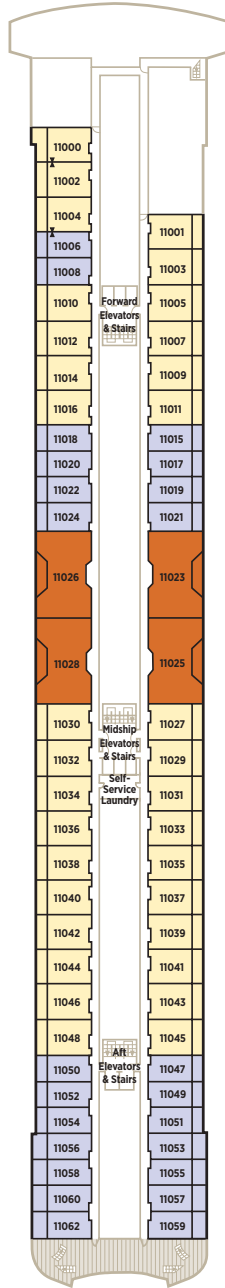

CRYSTAL SERENITY DECK PLANS

CP
CRYSTAL PENTHOUSE WITH VERANDAH

PS
PENTHOUSE SUITE WITH VERANDAH AND THIRD BERTH

PH
PENTHOUSE WITH VERANDAH AND THIRD BERTH

P1 P2
DELUXE PURE* STATEROOM WITH VERANDAH

A1 A2 B1 B2 B3
DELUXE STATEROOM WITH VERANDAH

C1 C2 C3
DELUXE STATEROOM WITH LARGE PICTURE WINDOW

SUN DECK 13

LIDO DECK 12

PENTHOUSE DECK 11

PENTHOUSE DECK 10

SEABREEZE DECK 9

* Third berth available; as well as in Penthouses (PS and PH) with the exception of those designed for guests with disabilities, 10064 and 10065. Note: Third berth waiver required. See crystalcruises.com for details.

† Staterooms for guests with disabilities

▶ Connecting staterooms

▲ Queen-bed configuration only

HORIZON DECK 8

PROMENADE DECK 7

TIFFANY DECK 6

CRYSTAL DECK 5