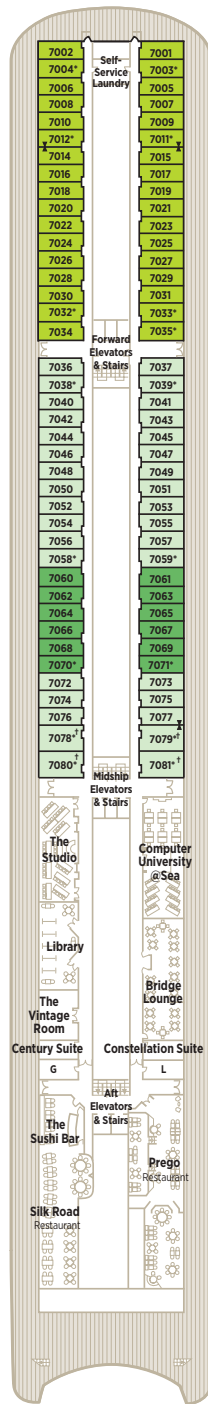

CRYSTAL SERENITY DECK PLANS

CP
CRYSTAL PENTHOUSE WITH VERANDAH

PS
PENTHOUSE SUITE WITH VERANDAH AND THIRD BERTH

PH
PENTHOUSE WITH VERANDAH AND THIRD BERTH

P1 P2
DELUXE PURE* STATEROOM WITH VERANDAH

A1 A2 B1 B2 B3
DELUXE STATEROOM WITH VERANDAH

C1 C2 C3
DELUXE STATEROOM WITH LARGE PICTURE WINDOW

SUN DECK 13

LIDO DECK 12

PENTHOUSE DECK 11

PENTHOUSE DECK 10

SEABREEZE DECK 9

* Third berth available; as well as in Penthouses (PS and PH) with the exception of those designed for guests with disabilities, 10064 and 10065. Note: Third berth waiver required. See crystalcruises.com for details.

† Staterooms for guests with disabilities

▶ Connecting staterooms

▲ Queen-bed configuration only

HORIZON DECK 8

PROMENADE DECK 7

TIFFANY DECK 6

CRYSTAL DECK 5