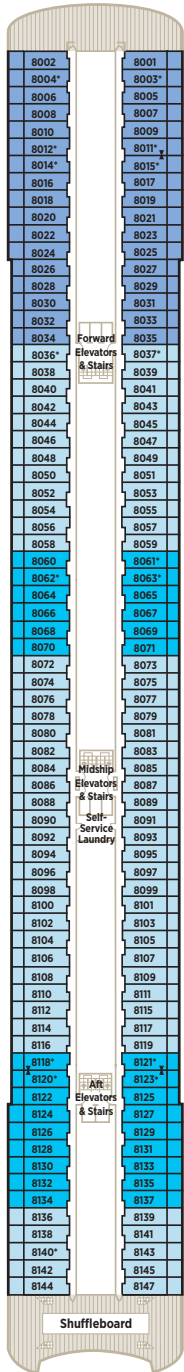

CRYSTAL SERENITY DECK PLANS

CP
CRYSTAL PENTHOUSE WITH VERANDAH

PS
PENTHOUSE SUITE WITH VERANDAH AND THIRD BERTH

PH
PENTHOUSE WITH VERANDAH AND THIRD BERTH

P1 P2
DELUXE PURE* STATEROOM WITH VERANDAH

A1 A2 B1 B2 B3
DELUXE STATEROOM WITH VERANDAH

C1 C2 C3
DELUXE STATEROOM WITH LARGE PICTURE WINDOW

SUN DECK 13

LIDO DECK 12

PENTHOUSE DECK 11

PENTHOUSE DECK 10

SEABREEZE DECK 9

* Third berth available; as well as in Penthouses (PS and PH) with the exception of those designed for guests with disabilities, 10064 and 10065. Note: Third berth waiver required. See crystalcruises.com for details.

† Staterooms for guests with disabilities

▶ Connecting staterooms

▲ Queen-bed configuration only

HORIZON DECK 8

PROMENADE DECK 7

TIFFANY DECK 6

CRYSTAL DECK 5