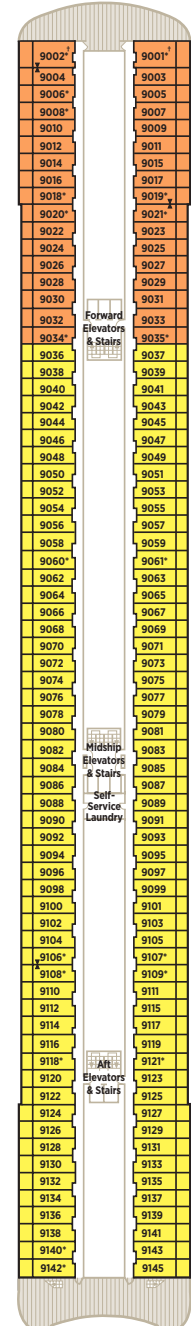

CRYSTAL SERENITY DECK PLANS

CP
CRYSTAL PENTHOUSE WITH VERANDAH

PS
PENTHOUSE SUITE WITH VERANDAH AND THIRD BERTH

PH
PENTHOUSE WITH VERANDAH AND THIRD BERTH

P1 P2
DELUXE PURE* STATEROOM WITH VERANDAH

A1 A2 B1 B2 B3
DELUXE STATEROOM WITH VERANDAH

C1 C2 C3
DELUXE STATEROOM WITH LARGE PICTURE WINDOW

SUN DECK 13

LIDO DECK 12

PENTHOUSE DECK 11

PENTHOUSE DECK 10

SEABREEZE DECK 9

* Third berth available; as well as in Penthouses (PS and PH) with the exception of those designed for guests with disabilities, 10064 and 10065. Note: Third berth waiver required. See crystalcruises.com for details.

† Staterooms for guests with disabilities

▶ Connecting staterooms

▲ Queen-bed configuration only

HORIZON DECK 8

PROMENADE DECK 7

TIFFANY DECK 6

CRYSTAL DECK 5