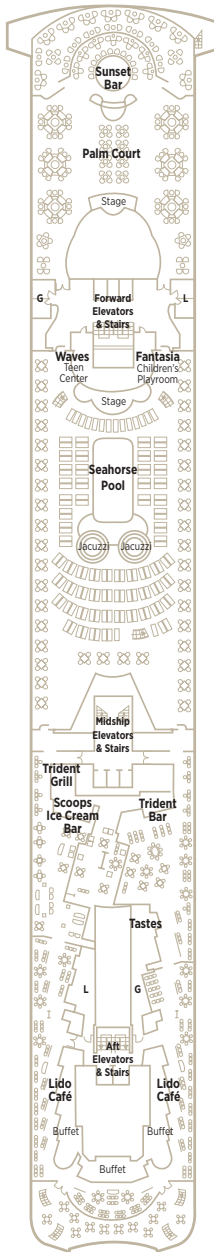

CRYSTAL SERENITY DECK PLANS

CP
CRYSTAL PENTHOUSE WITH VERANDAH

PS
PENTHOUSE SUITE WITH VERANDAH AND THIRD BERTH

PH
PENTHOUSE WITH VERANDAH AND THIRD BERTH

P1 P2
DELUXE PURE* STATEROOM WITH VERANDAH

A1 A2 B1 B2 B3
DELUXE STATEROOM WITH VERANDAH

C1 C2 C3
DELUXE STATEROOM WITH LARGE PICTURE WINDOW

SUN DECK 13

LIDO DECK 12

PENTHOUSE DECK 11

PENTHOUSE DECK 10

SEABREEZE DECK 9

* Third berth available; as well as in Penthouses (PS and PH) with the exception of those designed for guests with disabilities, 10064 and 10065. Note: Third berth waiver required. See crystalcruises.com for details.

† Staterooms for guests with disabilities

▶ Connecting staterooms

▲ Queen-bed configuration only

HORIZON DECK 8

PROMENADE DECK 7

TIFFANY DECK 6

CRYSTAL DECK 5